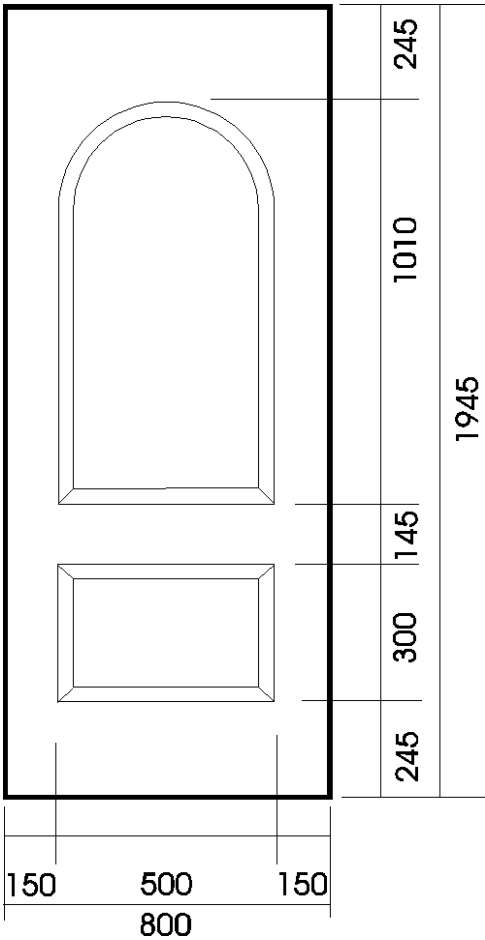

# ***DOOR PANEL TECHNICAL DRAWINGS***

***Loyne***  
***Min cut width***  
***540mm***

***Lundie***  
***Min cut width***  
***540mm***

***Lynne***  
***Min cut width***  
***590mm***

***DOOR PANEL TECHNICAL DRAWINGS***

***Lyon***  
***Min cut width***  
***510mm***

***Maree***  
***Min cut width***  
***540mm***

***Melfort***  
***Min cut width***  
***540mm***

# ***DOOR PANEL TECHNICAL DRAWINGS***

***Orrin***  
***Min cut width***  
***540mm***

***Rannoch***  
***Min cut width***  
***540mm***

***Shiel***  
***Min cut width***  
***510mm***

***Edinburgh***  
***Min cut width***  
***540mm***

***Dundee (Concave)***  
***Min cut width***  
***590mm***