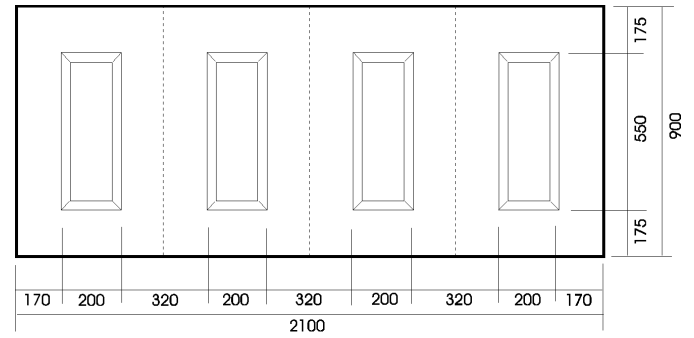

# ***DOOR PANEL TECHNICAL DRAWINGS***

***Orrin***  
***Min cut width***  
***540mm***

***Rannoch***  
***Min cut width***  
***540mm***

***Shiel***  
***Min cut width***  
***510mm***

***Morar***  
***Min cut width***  
***290mm***

***Maree Side***  
***Min cut width***  
***290mm***

***Rannoch Side***  
***Min cut width***  
***240mm***

***DOOR PANEL TECHNICAL DRAWINGS***

***Greenock***  
***Min cut width***  
***540mm***

***Edinburgh***  
***Min cut width***  
***540mm***

***Dundee (Concave)***  
***Min cut width***  
***590mm***

# DOOR PANEL TECHNICAL DRAWINGS

*Troon Triple*

*Stirling Conservatory*

*Falkirk Triple*

*Paisley Conservatory*