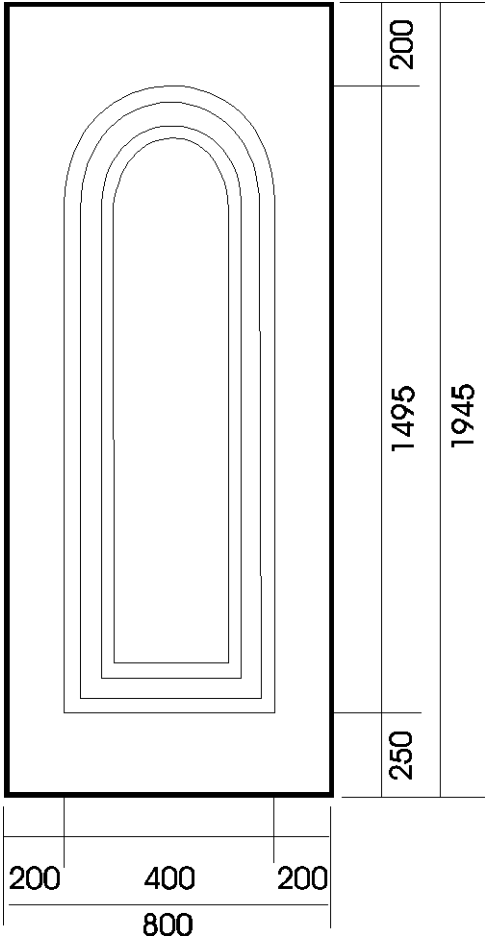

***Lyon***  
***Min cut width***  
***510mm***

***Maree***  
***Min cut width***  
***540mm***

***Melfort***  
***Min cut width***  
***540mm***

# ***DOOR PANEL TECHNICAL DRAWINGS***

***Orrin***  
***Min cut width***  
***540mm***

***Rannoch***  
***Min cut width***  
***540mm***

***Shiel***  
***Min cut width***  
***510mm***

# DOOR PANEL TECHNICAL DRAWINGS

***Tay***  
***Min cut width***  
***440mm***

***Torridon***  
***Min cut width***  
***490mm***

***Tulla***  
***Min cut width***  
***510mm***

***DOOR PANEL TECHNICAL DRAWINGS***

***Edinburgh***  
***Min cut width***  
***540mm***

***Dundee (Concave)***  
***Min cut width***  
***590mm***