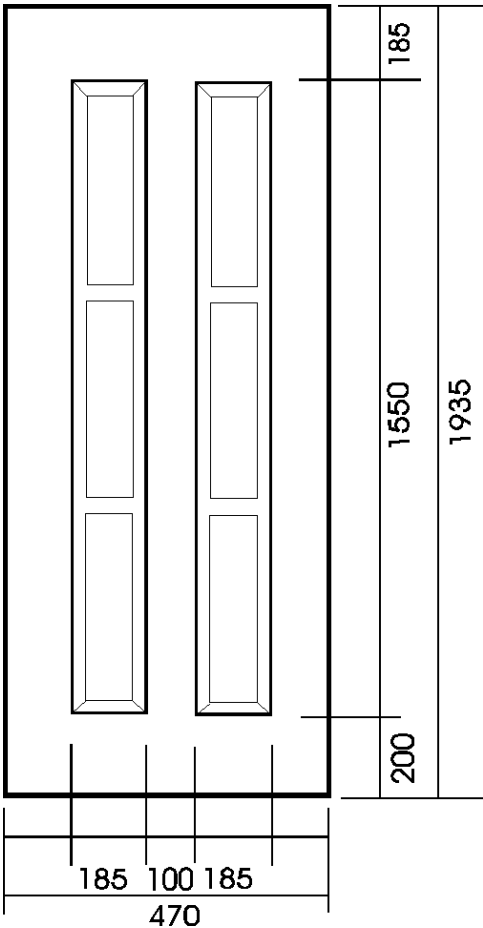

***DOOR PANEL TECHNICAL DRAWINGS***

***Cairn***  
***Min cut width***  
***540mm***

***Cannich***  
***Min cut width***  
***590mm***

***Carron***  
***Min cut width***  
***550mm***

***DOOR PANEL TECHNICAL DRAWINGS***

# ***DOOR PANEL TECHNICAL DRAWINGS***

***Loyne***  
***Min cut width***  
***540mm***

***Lundie***  
***Min cut width***  
***540mm***

***Lynne***  
***Min cut width***  
***590mm***

***DOOR PANEL TECHNICAL DRAWINGS***

***Lyon***  
***Min cut width***  
***510mm***

***Maree***  
***Min cut width***  
***540mm***

***Melfort***  
***Min cut width***  
***540mm***

***Edinburgh***  
***Min cut width***  
***540mm***

***Dundee (Concave)***  
***Min cut width***  
***590mm***