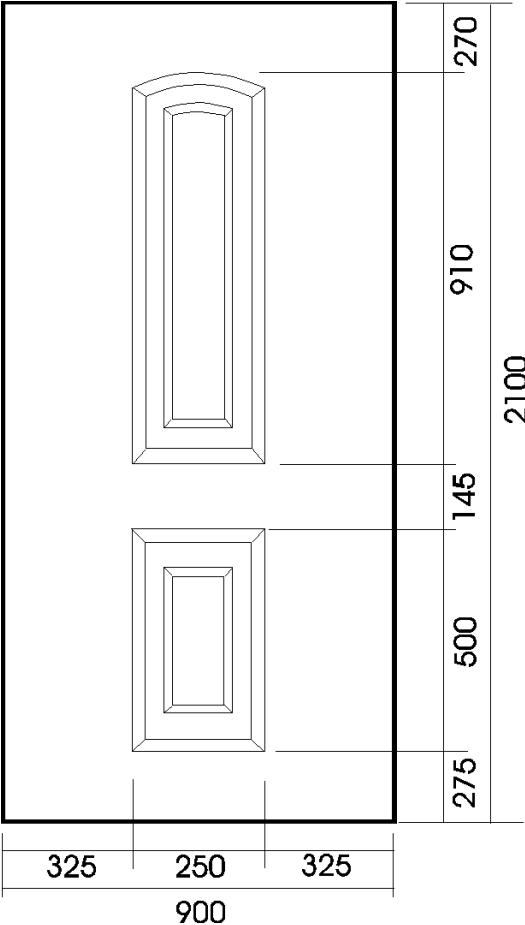

# ***DOOR PANEL TECHNICAL DRAWINGS***

***Orrin***  
***Min cut width***  
***540mm***

***Rannoch***  
***Min cut width***  
***540mm***

***Shiel***  
***Min cut width***  
***510mm***

# DOOR PANEL TECHNICAL DRAWINGS

***Tay***  
***Min cut width***  
***440mm***

***Torridon***  
***Min cut width***  
***490mm***

***Tulla***  
***Min cut width***  
***510mm***

***DOOR PANEL TECHNICAL DRAWINGS***

***Morar***  
***Min cut width***  
***290mm***

***Maree Side***  
***Min cut width***  
***290mm***

***Rannoch Side***  
***Min cut width***  
***240mm***

***DOOR PANEL TECHNICAL DRAWINGS***

***Greenock***  
***Min cut width***  
***540mm***

***Edinburgh***  
***Min cut width***  
***540mm***

***Dundee (Concave)***  
***Min cut width***  
***590mm***