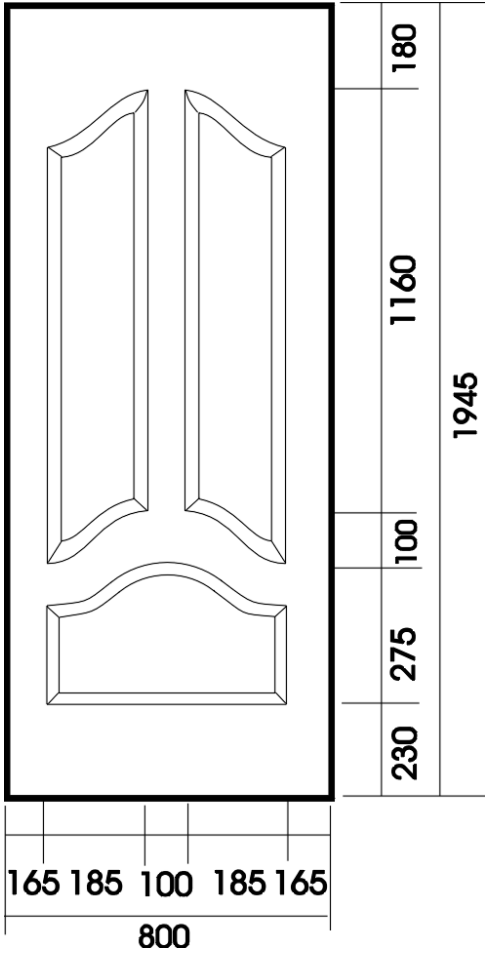

***Lyon***  
***Min cut width***  
***510mm***

***Maree***  
***Min cut width***  
***540mm***

***Melfort***  
***Min cut width***  
***540mm***

# ***DOOR PANEL TECHNICAL DRAWINGS***

***Orrin***  
***Min cut width***  
***540mm***

***Rannoch***  
***Min cut width***  
***540mm***

***Shiel***  
***Min cut width***  
***510mm***

# DOOR PANEL TECHNICAL DRAWINGS

***Tay***  
***Min cut width***  
***440mm***

***Torridon***  
***Min cut width***  
***490mm***

***Tulla***  
***Min cut width***  
***510mm***

***DOOR PANEL TECHNICAL DRAWINGS***

***Edinburgh***  
***Min cut width***  
***540mm***

***Dundee (Concave)***  
***Min cut width***  
***590mm***