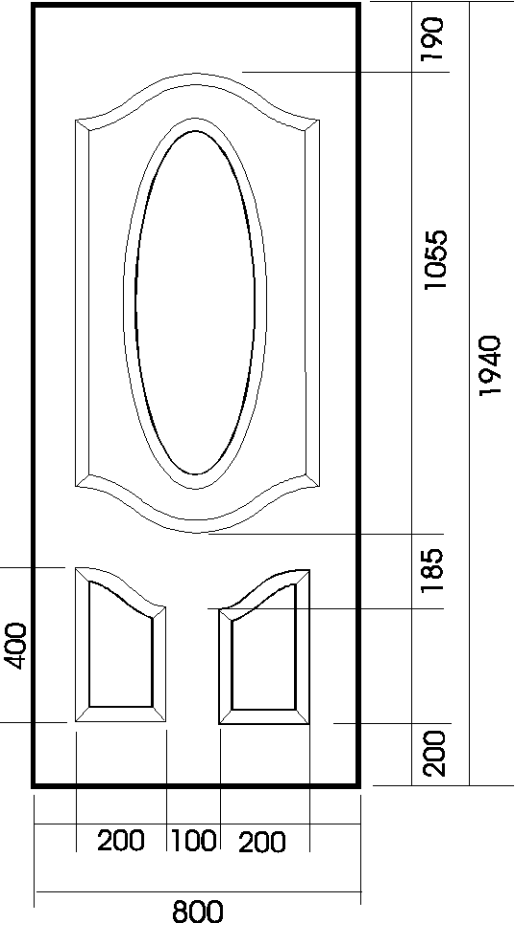

***DOOR PANEL TECHNICAL DRAWINGS***

***Cairn***  
***Min cut width***  
***540mm***

***Cannich***  
***Min cut width***  
***590mm***

***Carron***  
***Min cut width***  
***550mm***

***DOOR PANEL TECHNICAL DRAWINGS***

***Kishorn***  
***Min cut width***  
***540mm***

***Lomond***  
***Min cut width***  
***540mm***

# ***DOOR PANEL TECHNICAL DRAWINGS***

***Loyne***  
***Min cut width***  
***540mm***

***Lundie***  
***Min cut width***  
***540mm***

***Lynne***  
***Min cut width***  
***590mm***

***DOOR PANEL TECHNICAL DRAWINGS***

***Lyon***  
***Min cut width***  
***510mm***

***Maree***  
***Min cut width***  
***540mm***

***Melfort***  
***Min cut width***  
***540mm***