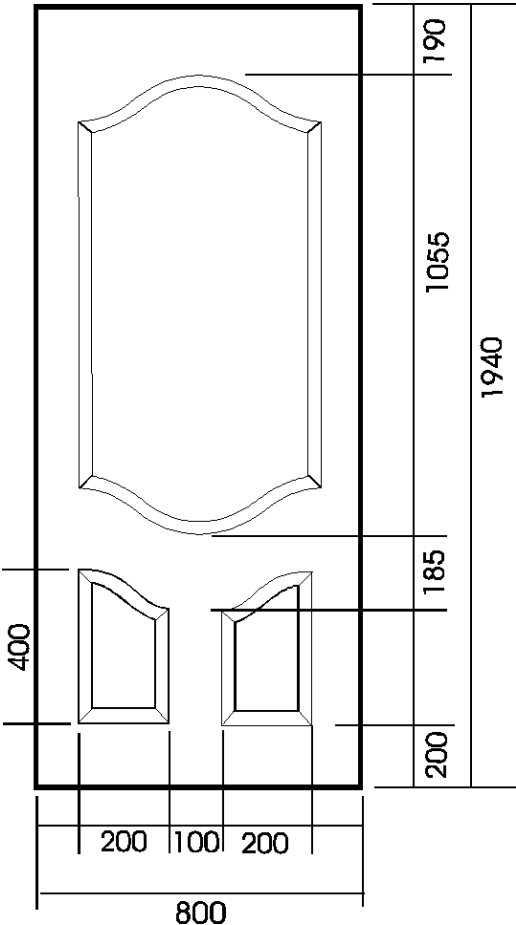

***DOOR PANEL TECHNICAL DRAWINGS***

***Cairn***  
***Min cut width***  
***540mm***

***Cannich***  
***Min cut width***  
***590mm***

***Carron***  
***Min cut width***  
***550mm***

***DOOR PANEL TECHNICAL DRAWINGS***

***Doon***  
***Min cut width***  
***540mm***

***Etive***  
***Min cut width***  
***510mm***

***Fyne***  
***Min cut width***  
***440mm***

***DOOR PANEL TECHNICAL DRAWINGS***

***Katrine***  
***Min cut width***  
***590mm***

***Kishorn***  
***Min cut width***  
***540mm***

***Lomond***  
***Min cut width***  
***540mm***

# ***DOOR PANEL TECHNICAL DRAWINGS***

***Loyne***  
***Min cut width***  
***540mm***

***Lundie***  
***Min cut width***  
***540mm***

***Lynne***  
***Min cut width***  
***590mm***

***DOOR PANEL TECHNICAL DRAWINGS***