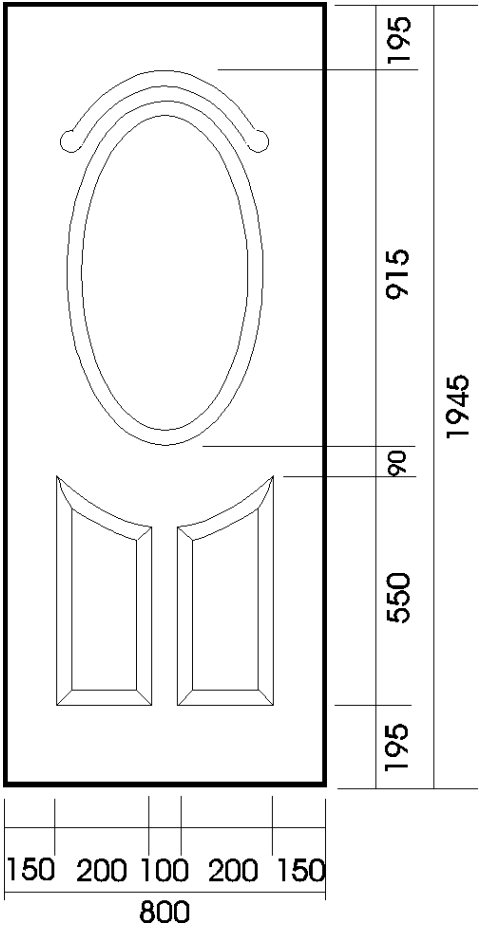

# *Virtuoso*

*Doors by Design*

*Door Panel Technical*

***DOOR PANEL TECHNICAL DRAWINGS***

***Arkaig***  
***Min cut width***  
***540mm***

***Assynt***  
***Min cut width***  
***540mm***

***Brora***  
***Min cut width***  
***510mm***

***DOOR PANEL TECHNICAL DRAWINGS***

***Cairn***  
***Min cut width***  
***540mm***

***Cannich***  
***Min cut width***  
***590mm***

***Carron***  
***Min cut width***  
***550mm***

***DOOR PANEL TECHNICAL DRAWINGS***

***Doon***  
***Min cut width***  
***540mm***

***Etive***  
***Min cut width***  
***510mm***

***Fyne***  
***Min cut width***  
***440mm***

***DOOR PANEL TECHNICAL DRAWINGS***

***Katrine***  
***Min cut width***  
***590mm***

***Edinburgh***  
***Min cut width***  
***540mm***

***Dundee (Concave)***  
***Min cut width***  
***590mm***