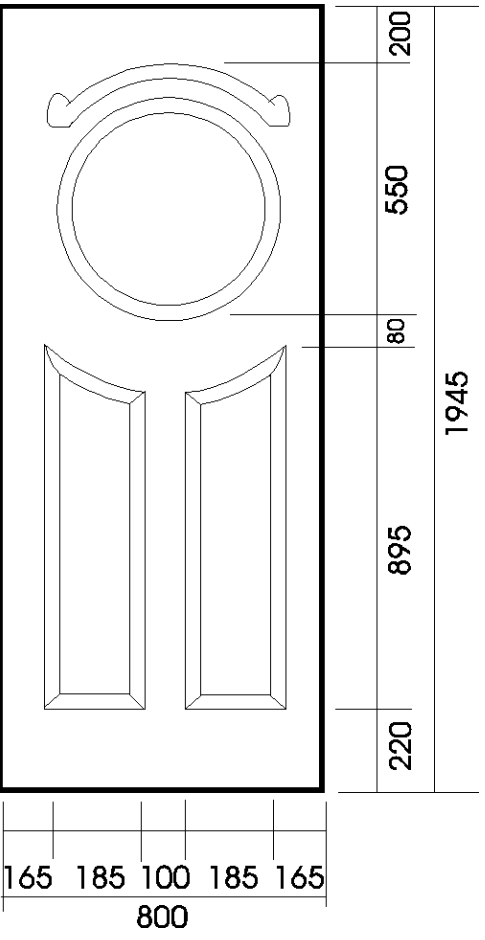

# ***DOOR PANEL TECHNICAL DRAWINGS***

***Loyne***  
***Min cut width***  
***540mm***

***Lundie***  
***Min cut width***  
***540mm***

***Lynne***  
***Min cut width***  
***590mm***

***DOOR PANEL TECHNICAL DRAWINGS***

***Lyon***  
***Min cut width***  
***510mm***

***Maree***  
***Min cut width***  
***540mm***

***Melfort***  
***Min cut width***  
***540mm***

# ***DOOR PANEL TECHNICAL DRAWINGS***

***Orrin***  
***Min cut width***  
***540mm***

***Rannoch***  
***Min cut width***  
***540mm***

***Shiel***  
***Min cut width***  
***510mm***

***Edinburgh***  
***Min cut width***  
***540mm***

***Dundee (Concave)***  
***Min cut width***  
***590mm***