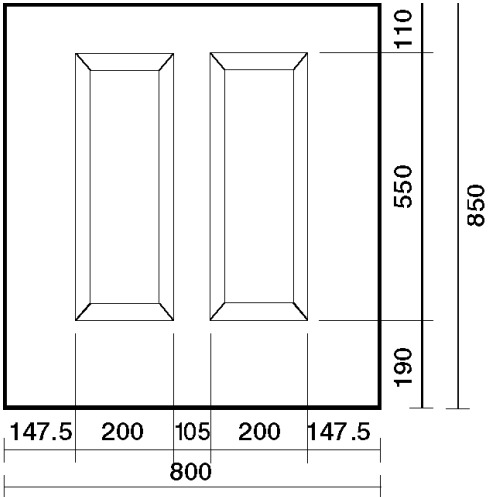

# ***DOOR PANEL TECHNICAL DRAWINGS***

***Orrin***  
***Min cut width***  
***540mm***

***Rannoch***  
***Min cut width***  
***540mm***

***Shiel***  
***Min cut width***  
***510mm***

# DOOR PANEL TECHNICAL DRAWINGS

***Tay***  
***Min cut width***  
***440mm***

***Torridon***  
***Min cut width***  
***490mm***

***Tulla***  
***Min cut width***  
***510mm***

***DOOR PANEL TECHNICAL DRAWINGS***

***Morar***  
***Min cut width***  
***290mm***

***Maree Side***  
***Min cut width***  
***290mm***

***Rannoch Side***  
***Min cut width***  
***240mm***

***DOOR PANEL TECHNICAL DRAWINGS***

***Greenock***  
***Min cut width***  
***540mm***

***Edinburgh***  
***Min cut width***  
***540mm***

***Dundee (Concave)***  
***Min cut width***  
***590mm***