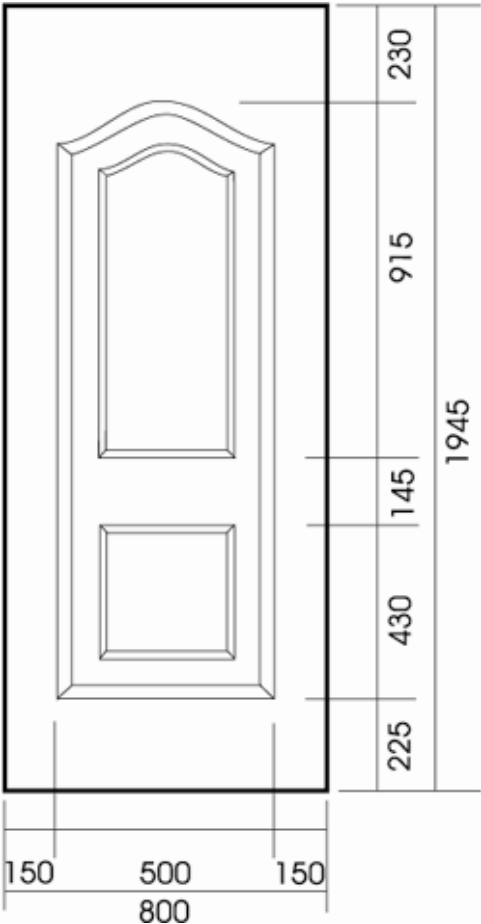

# *Virtuoso*

*Doors by Design*

*Door Panel Technical*

***DOOR PANEL TECHNICAL DRAWINGS***

***Arkaig***  
***Min cut width***  
***540mm***

***Assynt***  
***Min cut width***  
***540mm***

***Brora***  
***Min cut width***  
***510mm***

***DOOR PANEL TECHNICAL DRAWINGS***

***Cairn***  
***Min cut width***  
***540mm***

***Cannich***  
***Min cut width***  
***590mm***

***Carron***  
***Min cut width***  
***550mm***

***DOOR PANEL TECHNICAL DRAWINGS***

# ***DOOR PANEL TECHNICAL DRAWINGS***

***Loyne***  
***Min cut width***  
***540mm***

***Lundie***  
***Min cut width***  
***540mm***

***Lynne***  
***Min cut width***  
***590mm***

***DOOR PANEL TECHNICAL DRAWINGS***

***Edinburgh***  
***Min cut width***  
***540mm***

***Dundee (Concave)***  
***Min cut width***  
***590mm***