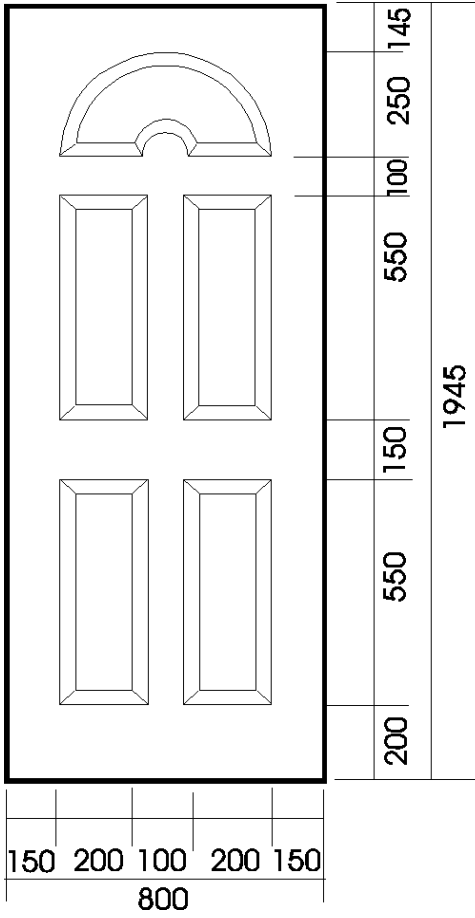

***DOOR PANEL TECHNICAL DRAWINGS***

***Cairn***  
***Min cut width***  
***540mm***

***Cannich***  
***Min cut width***  
***590mm***

***Carron***  
***Min cut width***  
***550mm***

***DOOR PANEL TECHNICAL DRAWINGS***

***Doon***  
***Min cut width***  
***540mm***

***Etive***  
***Min cut width***  
***510mm***

***Fyne***  
***Min cut width***  
***440mm***

***DOOR PANEL TECHNICAL DRAWINGS***

***Katrine***  
***Min cut width***  
***590mm***

***Kishorn***  
***Min cut width***  
***540mm***

***Lomond***  
***Min cut width***  
***540mm***

# ***DOOR PANEL TECHNICAL DRAWINGS***

***Loyne***  
***Min cut width***  
***540mm***

***Lundie***  
***Min cut width***  
***540mm***

***Lynne***  
***Min cut width***  
***590mm***

***DOOR PANEL TECHNICAL DRAWINGS***