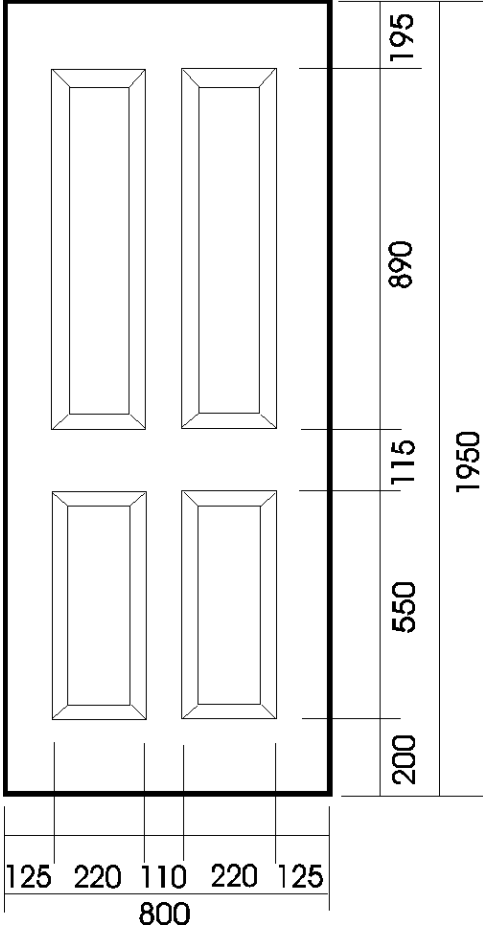

# *Virtuoso*

*Doors by Design*

*Door Panel Technical*

***DOOR PANEL TECHNICAL DRAWINGS***

***Arkaig***  
***Min cut width***  
***540mm***

***Assynt***  
***Min cut width***  
***540mm***

***Brora***  
***Min cut width***  
***510mm***

***DOOR PANEL TECHNICAL DRAWINGS***

***Cairn***  
***Min cut width***  
***540mm***

***Cannich***  
***Min cut width***  
***590mm***

***Carron***  
***Min cut width***  
***550mm***

***DOOR PANEL TECHNICAL DRAWINGS***

# ***DOOR PANEL TECHNICAL DRAWINGS***

***Loyne***  
***Min cut width***  
***540mm***

***Lundie***  
***Min cut width***  
***540mm***

***Lynne***  
***Min cut width***  
***590mm***

***DOOR PANEL TECHNICAL DRAWINGS***

***Edinburgh***  
***Min cut width***  
***540mm***

***Dundee (Concave)***  
***Min cut width***  
***590mm***