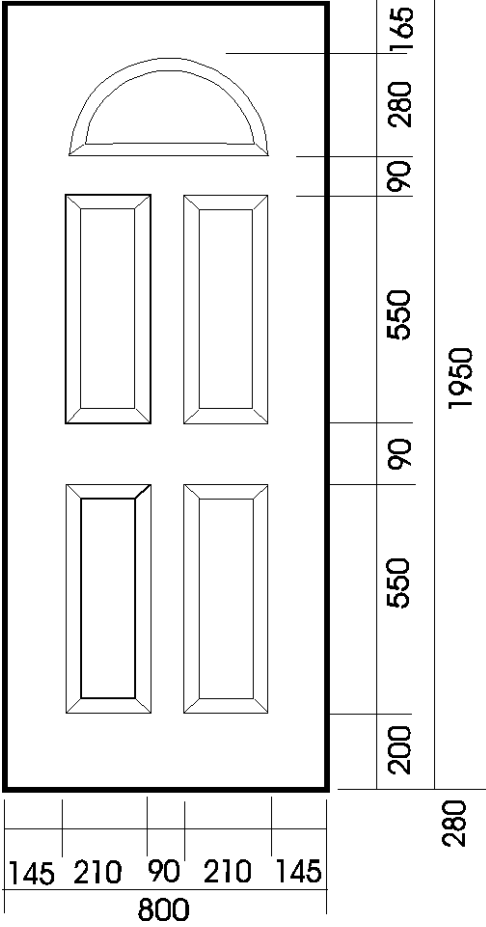

# *Virtuoso*

*Doors by Design*

*Door Panel Technical*

***DOOR PANEL TECHNICAL DRAWINGS***

***Arkaig***  
***Min cut width***  
***540mm***

***Assynt***  
***Min cut width***  
***540mm***

***Brora***  
***Min cut width***  
***510mm***

***DOOR PANEL TECHNICAL DRAWINGS***

***Cairn***  
***Min cut width***  
***540mm***

***Cannich***  
***Min cut width***  
***590mm***

***Carron***  
***Min cut width***  
***550mm***

***DOOR PANEL TECHNICAL DRAWINGS***

***Doon***  
***Min cut width***  
***540mm***

***Etive***  
***Min cut width***  
***510mm***

***Fyne***  
***Min cut width***  
***440mm***

***DOOR PANEL TECHNICAL DRAWINGS***

***Katrine***  
***Min cut width***  
***590mm***

***Edinburgh***  
***Min cut width***  
***540mm***

***Dundee (Concave)***  
***Min cut width***  
***590mm***