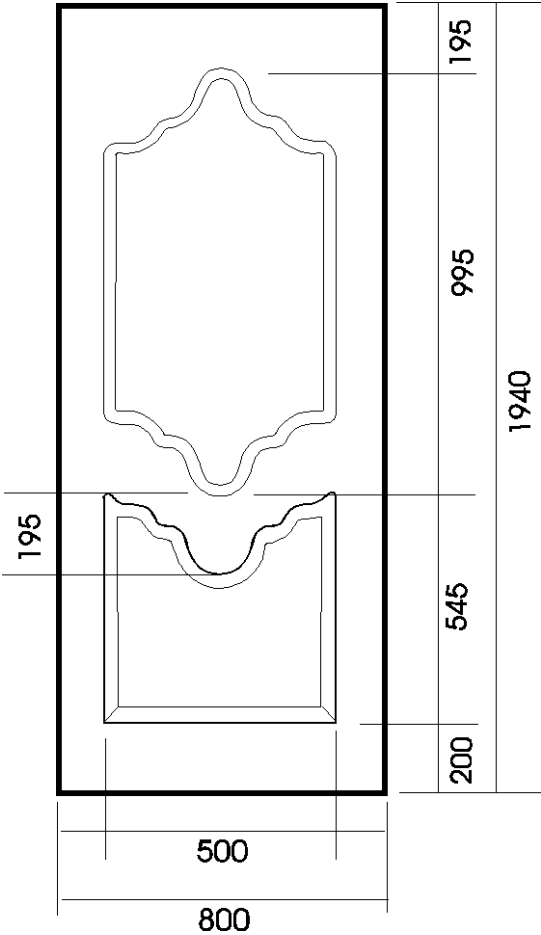

# *Virtuoso*

*Doors by Design*

*Door Panel Technical*

***DOOR PANEL TECHNICAL DRAWINGS***

***Arkaig***  
***Min cut width***  
***540mm***

***Assynt***  
***Min cut width***  
***540mm***

***Brora***  
***Min cut width***  
***510mm***

***DOOR PANEL TECHNICAL DRAWINGS***

***Cairn***  
***Min cut width***  
***540mm***

***Cannich***  
***Min cut width***  
***590mm***

***Carron***  
***Min cut width***  
***550mm***

***DOOR PANEL TECHNICAL DRAWINGS***

***Doon***  
***Min cut width***  
***540mm***

***Etive***  
***Min cut width***  
***510mm***

***Fyne***  
***Min cut width***  
***440mm***

***DOOR PANEL TECHNICAL DRAWINGS***

***Katrine***  
***Min cut width***  
***590mm***

***Edinburgh***  
***Min cut width***  
***540mm***

***Dundee (Concave)***  
***Min cut width***  
***590mm***