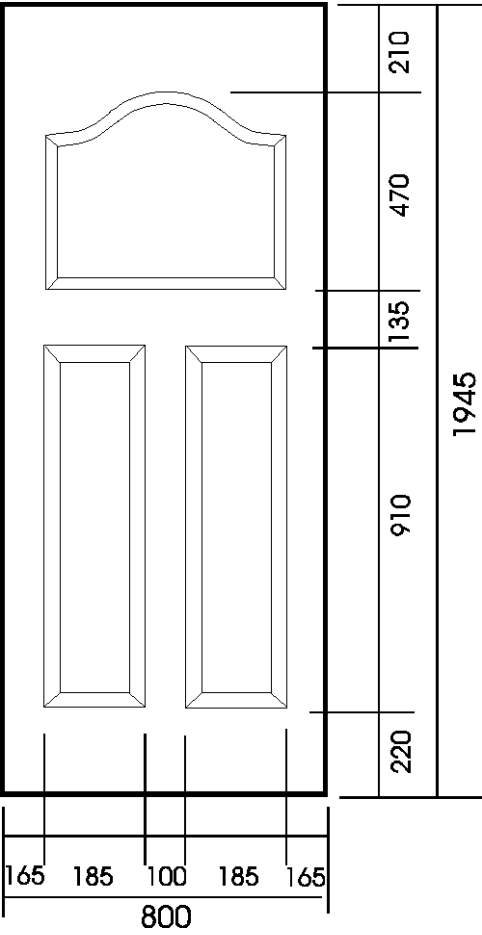

# *Virtuoso*

*Doors by Design*

*Door Panel Technical*

***DOOR PANEL TECHNICAL DRAWINGS***

***Arkaig***  
***Min cut width***  
***540mm***

***Assynt***  
***Min cut width***  
***540mm***

***Brora***  
***Min cut width***  
***510mm***

***DOOR PANEL TECHNICAL DRAWINGS***

***Cairn***  
***Min cut width***  
***540mm***

***Cannich***  
***Min cut width***  
***590mm***

***Carron***  
***Min cut width***  
***550mm***

***DOOR PANEL TECHNICAL DRAWINGS***

***Doon***  
***Min cut width***  
***540mm***

***Etive***  
***Min cut width***  
***510mm***

***Fyne***  
***Min cut width***  
***440mm***

***DOOR PANEL TECHNICAL DRAWINGS***

***Katrine***  
***Min cut width***  
***590mm***

***Edinburgh***  
***Min cut width***  
***540mm***

***Dundee (Concave)***  
***Min cut width***  
***590mm***