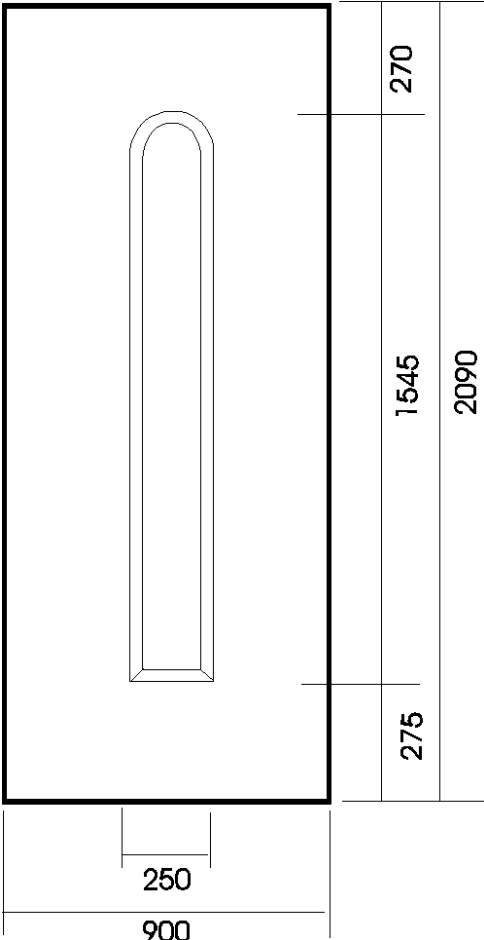

# ***DOOR PANEL TECHNICAL DRAWINGS***

***Orrin***  
***Min cut width***  
***540mm***

***Rannoch***  
***Min cut width***  
***540mm***

***Shiel***  
***Min cut width***  
***510mm***

# DOOR PANEL TECHNICAL DRAWINGS

***Tay***  
***Min cut width***  
***440mm***

***Torridon***  
***Min cut width***  
***490mm***

***Tulla***  
***Min cut width***  
***510mm***

***DOOR PANEL TECHNICAL DRAWINGS***

***Morar***  
***Min cut width***  
***290mm***

***Maree Side***  
***Min cut width***  
***290mm***

***Rannoch Side***  
***Min cut width***  
***240mm***

***DOOR PANEL TECHNICAL DRAWINGS***

***Greenock***  
***Min cut width***  
***540mm***

***Edinburgh***  
***Min cut width***  
***540mm***

***Dundee (Concave)***  
***Min cut width***  
***590mm***