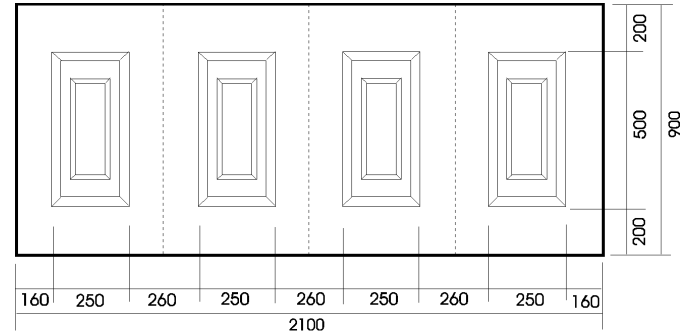

Stirling Conservatory