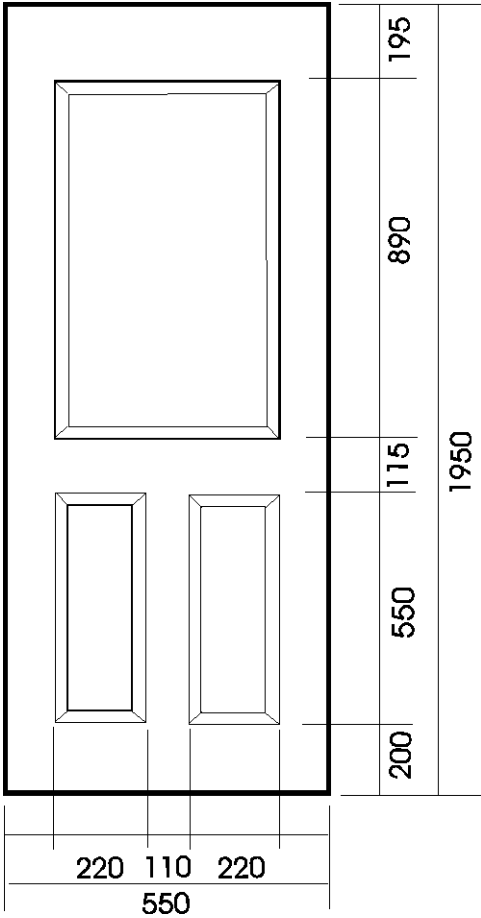

***DOOR PANEL TECHNICAL DRAWINGS***

***Cairn***  
***Min cut width***  
***540mm***

***Cannich***  
***Min cut width***  
***590mm***

***Carron***  
***Min cut width***  
***550mm***

***DOOR PANEL TECHNICAL DRAWINGS***

***Doon***  
***Min cut width***  
***540mm***

***Etive***  
***Min cut width***  
***510mm***

***Fyne***  
***Min cut width***  
***440mm***

***DOOR PANEL TECHNICAL DRAWINGS***

***Katrine***  
***Min cut width***  
***590mm***

***Kishorn***  
***Min cut width***  
***540mm***

***Lomond***  
***Min cut width***  
***540mm***

# ***DOOR PANEL TECHNICAL DRAWINGS***

***Loyne***  
***Min cut width***  
***540mm***

***Lundie***  
***Min cut width***  
***540mm***

***Lynne***  
***Min cut width***  
***590mm***

***DOOR PANEL TECHNICAL DRAWINGS***