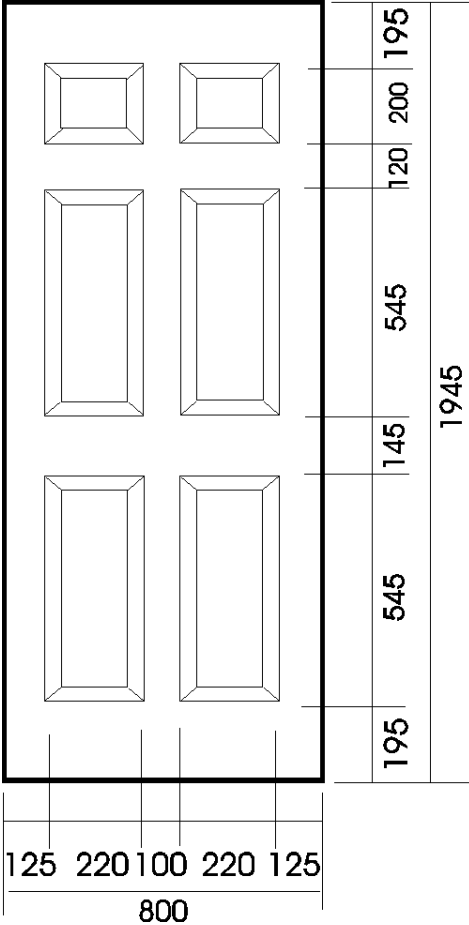

***DOOR PANEL TECHNICAL DRAWINGS***

***Cairn***  
***Min cut width***  
***540mm***

***Cannich***  
***Min cut width***  
***590mm***

***Carron***  
***Min cut width***  
***550mm***

***DOOR PANEL TECHNICAL DRAWINGS***

***Kishorn***  
***Min cut width***  
***540mm***

***Lomond***  
***Min cut width***  
***540mm***

# ***DOOR PANEL TECHNICAL DRAWINGS***

***Loyne***  
***Min cut width***  
***540mm***

***Lundie***  
***Min cut width***  
***540mm***

***Lynne***  
***Min cut width***  
***590mm***

***DOOR PANEL TECHNICAL DRAWINGS***

***Edinburgh***  
***Min cut width***  
***540mm***

***Dundee (Concave)***  
***Min cut width***  
***590mm***