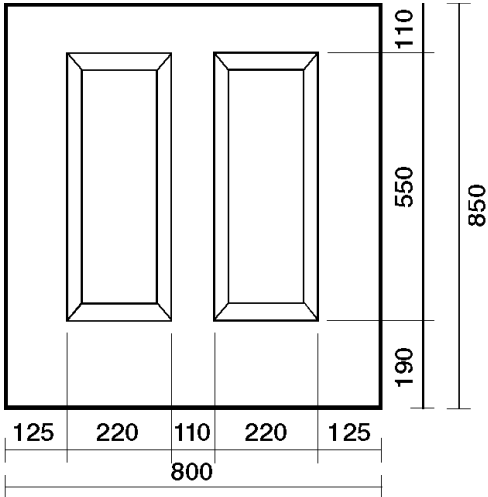

# ***DOOR PANEL TECHNICAL DRAWINGS***

***Orrin***  
***Min cut width***  
***540mm***

***Rannoch***  
***Min cut width***  
***540mm***

***Shiel***  
***Min cut width***  
***510mm***

# DOOR PANEL TECHNICAL DRAWINGS

***Tay***  
***Min cut width***  
***440mm***

***Torridon***  
***Min cut width***  
***490mm***

***Tulla***  
***Min cut width***  
***510mm***

***DOOR PANEL TECHNICAL DRAWINGS***

***Morar***  
***Min cut width***  
***290mm***

***Maree Side***  
***Min cut width***  
***290mm***

***Rannoch Side***  
***Min cut width***  
***240mm***

***DOOR PANEL TECHNICAL DRAWINGS***

***Greenock***  
***Min cut width***  
***540mm***

***Edinburgh***  
***Min cut width***  
***540mm***

***Dundee (Concave)***  
***Min cut width***  
***590mm***