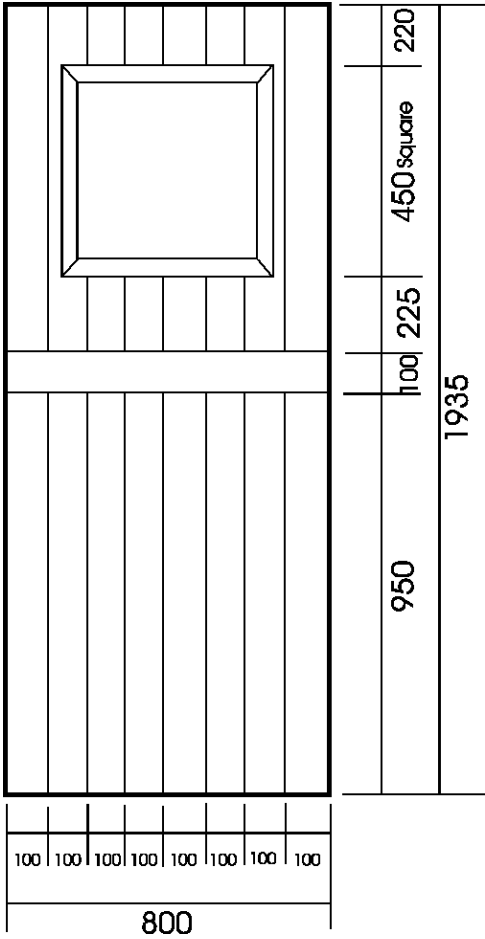

***Lyon***  
***Min cut width***  
***510mm***

***Maree***  
***Min cut width***  
***540mm***

***Melfort***  
***Min cut width***  
***540mm***

# ***DOOR PANEL TECHNICAL DRAWINGS***

***Orrin***  
***Min cut width***  
***540mm***

***Rannoch***  
***Min cut width***  
***540mm***

***Shiel***  
***Min cut width***  
***510mm***

# DOOR PANEL TECHNICAL DRAWINGS

***Tay***  
***Min cut width***  
***440mm***

***Torridon***  
***Min cut width***  
***490mm***

***Tulla***  
***Min cut width***  
***510mm***

***DOOR PANEL TECHNICAL DRAWINGS***

***Edinburgh***  
***Min cut width***  
***540mm***

***Dundee (Concave)***  
***Min cut width***  
***590mm***