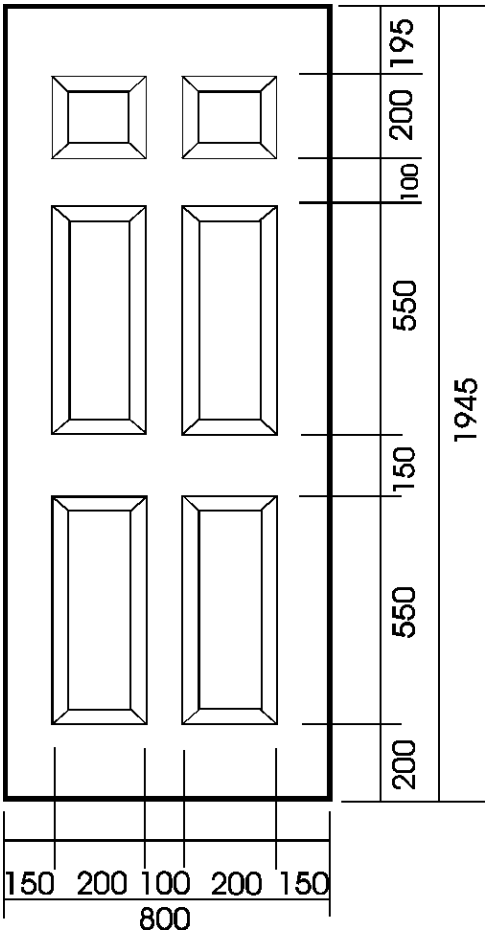

# ***DOOR PANEL TECHNICAL DRAWINGS***

***Loyne***  
***Min cut width***  
***540mm***

***Lundie***  
***Min cut width***  
***540mm***

***Lynne***  
***Min cut width***  
***590mm***

***DOOR PANEL TECHNICAL DRAWINGS***

***Lyon***  
***Min cut width***  
***510mm***

***Maree***  
***Min cut width***  
***540mm***

***Melfort***  
***Min cut width***  
***540mm***

# ***DOOR PANEL TECHNICAL DRAWINGS***

***Orrin***  
***Min cut width***  
***540mm***

***Rannoch***  
***Min cut width***  
***540mm***

***Shiel***  
***Min cut width***  
***510mm***

# DOOR PANEL TECHNICAL DRAWINGS

***Tay***  
***Min cut width***  
***440mm***

***Torridon***  
***Min cut width***  
***490mm***

***Tulla***  
***Min cut width***  
***510mm***

***DOOR PANEL TECHNICAL DRAWINGS***