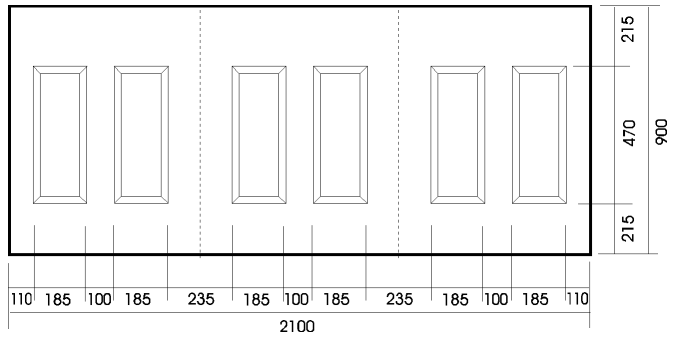

Falkirk Triple