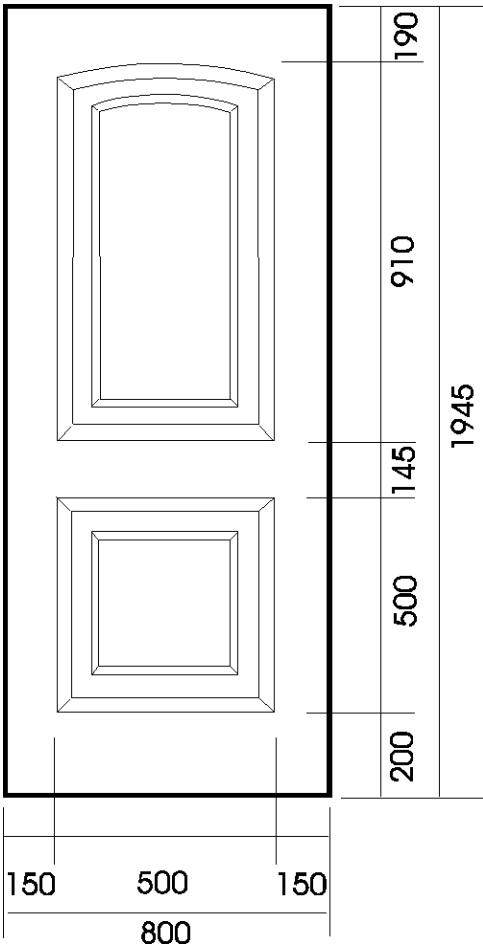

***DOOR PANEL TECHNICAL DRAWINGS***

***Cairn***  
***Min cut width***  
***540mm***

***Cannich***  
***Min cut width***  
***590mm***

***Carron***  
***Min cut width***  
***550mm***

***DOOR PANEL TECHNICAL DRAWINGS***

# ***DOOR PANEL TECHNICAL DRAWINGS***

***Loyne***  
***Min cut width***  
***540mm***

***Lundie***  
***Min cut width***  
***540mm***

***Lynne***  
***Min cut width***  
***590mm***

***DOOR PANEL TECHNICAL DRAWINGS***

***Lyon***  
***Min cut width***  
***510mm***

***Maree***  
***Min cut width***  
***540mm***

***Melfort***  
***Min cut width***  
***540mm***

# ***DOOR PANEL TECHNICAL DRAWINGS***

***Orrin***  
***Min cut width***  
***540mm***

***Rannoch***  
***Min cut width***  
***540mm***

***Shiel***  
***Min cut width***  
***510mm***