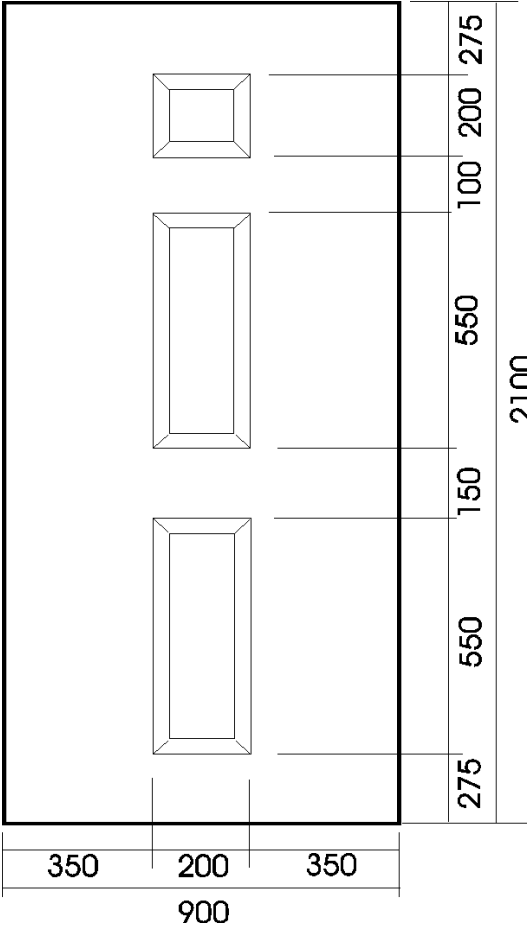

# ***DOOR PANEL TECHNICAL DRAWINGS***

***Orrin***  
***Min cut width***  
***540mm***

***Rannoch***  
***Min cut width***  
***540mm***

***Shiel***  
***Min cut width***  
***510mm***

# DOOR PANEL TECHNICAL DRAWINGS

***Tay***  
***Min cut width***  
***440mm***

***Torridon***  
***Min cut width***  
***490mm***

***Tulla***  
***Min cut width***  
***510mm***

***DOOR PANEL TECHNICAL DRAWINGS***

***Morar***  
***Min cut width***  
***290mm***

***Maree Side***  
***Min cut width***  
***290mm***

***Rannoch Side***  
***Min cut width***  
***240mm***

***DOOR PANEL TECHNICAL DRAWINGS***

***Greenock***  
***Min cut width***  
***540mm***

***Edinburgh***  
***Min cut width***  
***540mm***

***Dundee (Concave)***  
***Min cut width***  
***590mm***