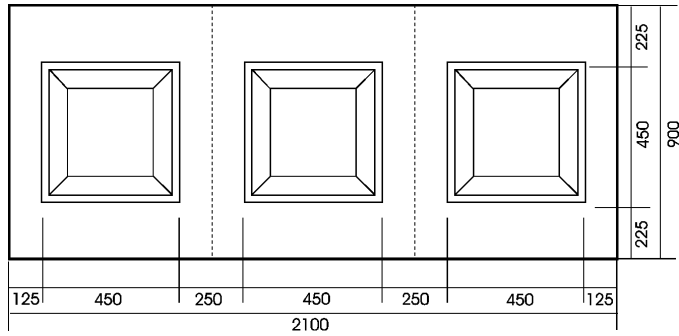

DOOR PANEL TECHNICAL DRAWINGS

Troon Triple