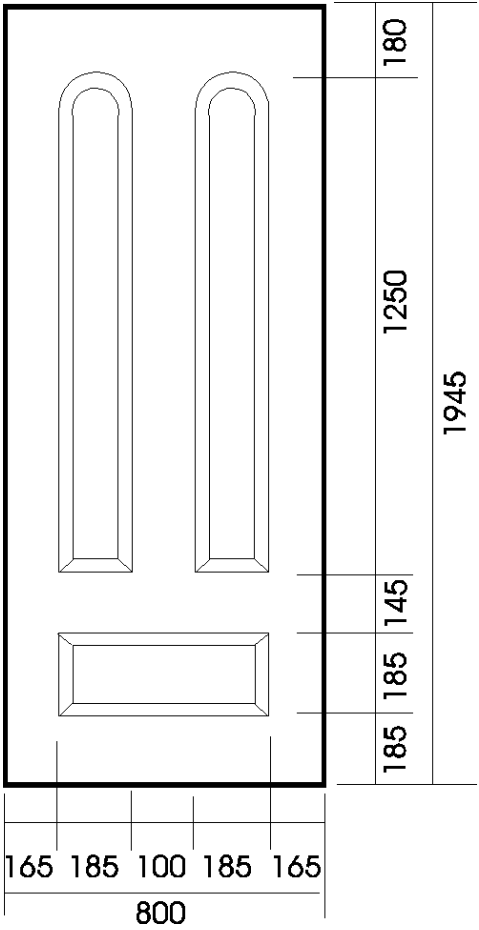

***DOOR PANEL TECHNICAL DRAWINGS***

***Cairn***  
***Min cut width***  
***540mm***

***Cannich***  
***Min cut width***  
***590mm***

***Carron***  
***Min cut width***  
***550mm***

***DOOR PANEL TECHNICAL DRAWINGS***

***Doon***  
***Min cut width***  
***540mm***

***Etive***  
***Min cut width***  
***510mm***

***Fyne***  
***Min cut width***  
***440mm***

***DOOR PANEL TECHNICAL DRAWINGS***

***Katrine***  
***Min cut width***  
***590mm***

# ***DOOR PANEL TECHNICAL DRAWINGS***

***Loyne***  
***Min cut width***  
***540mm***

***Lundie***  
***Min cut width***  
***540mm***

***Lynne***  
***Min cut width***  
***590mm***

***DOOR PANEL TECHNICAL DRAWINGS***

***Edinburgh***  
***Min cut width***  
***540mm***

***Dundee (Concave)***  
***Min cut width***  
***590mm***