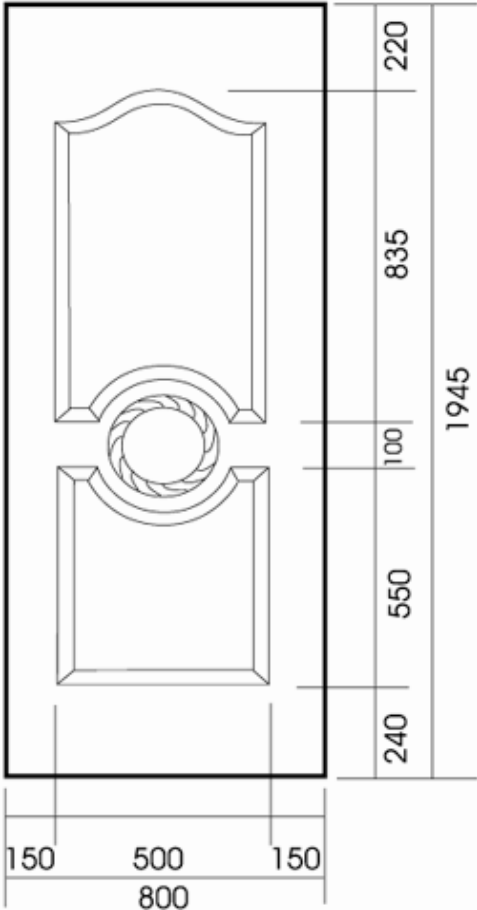

# *Virtuoso*

*Doors by Design*

*Door Panel Technical*

***DOOR PANEL TECHNICAL DRAWINGS***

***Arkaig***  
***Min cut width***  
***540mm***

***Assynt***  
***Min cut width***  
***540mm***

***Brora***  
***Min cut width***  
***510mm***

***DOOR PANEL TECHNICAL DRAWINGS***

***Cairn***  
***Min cut width***  
***540mm***

***Cannich***  
***Min cut width***  
***590mm***

***Carron***  
***Min cut width***  
***550mm***

***DOOR PANEL TECHNICAL DRAWINGS***

***Doon***  
***Min cut width***  
***540mm***

***Etive***  
***Min cut width***  
***510mm***

***Fyne***  
***Min cut width***  
***440mm***

***DOOR PANEL TECHNICAL DRAWINGS***

***Katrine***  
***Min cut width***  
***590mm***

***Edinburgh***  
***Min cut width***  
***540mm***

***Dundee (Concave)***  
***Min cut width***  
***590mm***