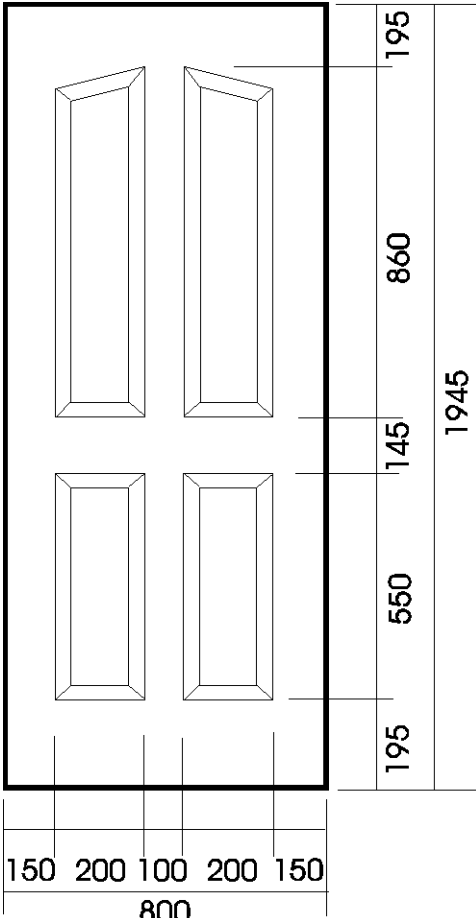

***DOOR PANEL TECHNICAL DRAWINGS***

***Cairn***  
***Min cut width***  
***540mm***

***Cannich***  
***Min cut width***  
***590mm***

***Carron***  
***Min cut width***  
***550mm***

***DOOR PANEL TECHNICAL DRAWINGS***

***Doon***  
***Min cut width***  
***540mm***

***Etive***  
***Min cut width***  
***510mm***

***Fyne***  
***Min cut width***  
***440mm***

***DOOR PANEL TECHNICAL DRAWINGS***

***Katrine***  
***Min cut width***  
***590mm***

***Kishorn***  
***Min cut width***  
***540mm***

***Lomond***  
***Min cut width***  
***540mm***

# ***DOOR PANEL TECHNICAL DRAWINGS***

***Loyne***  
***Min cut width***  
***540mm***

***Lundie***  
***Min cut width***  
***540mm***

***Lynne***  
***Min cut width***  
***590mm***

***DOOR PANEL TECHNICAL DRAWINGS***