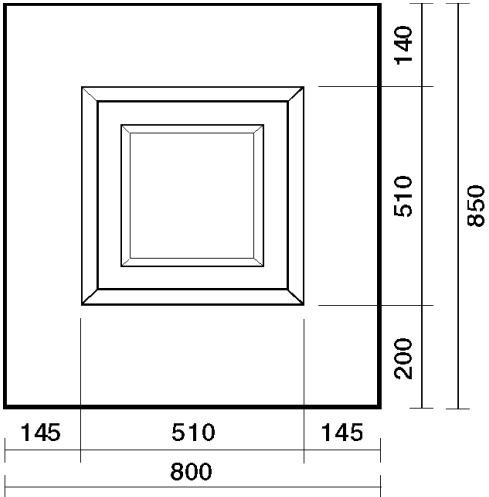

# ***DOOR PANEL TECHNICAL DRAWINGS***

***Orrin***  
***Min cut width***  
***540mm***

***Rannoch***  
***Min cut width***  
***540mm***

***Shiel***  
***Min cut width***  
***510mm***

# DOOR PANEL TECHNICAL DRAWINGS

***Tay***  
***Min cut width***  
***440mm***

***Torridon***  
***Min cut width***  
***490mm***

***Tulla***  
***Min cut width***  
***510mm***

***DOOR PANEL TECHNICAL DRAWINGS***

***Morar***  
***Min cut width***  
***290mm***

***Maree Side***  
***Min cut width***  
***290mm***

***Rannoch Side***  
***Min cut width***  
***240mm***

***DOOR PANEL TECHNICAL DRAWINGS***

***Greenock***  
***Min cut width***  
***540mm***

***Edinburgh***  
***Min cut width***  
***540mm***

***Dundee (Concave)***  
***Min cut width***  
***590mm***