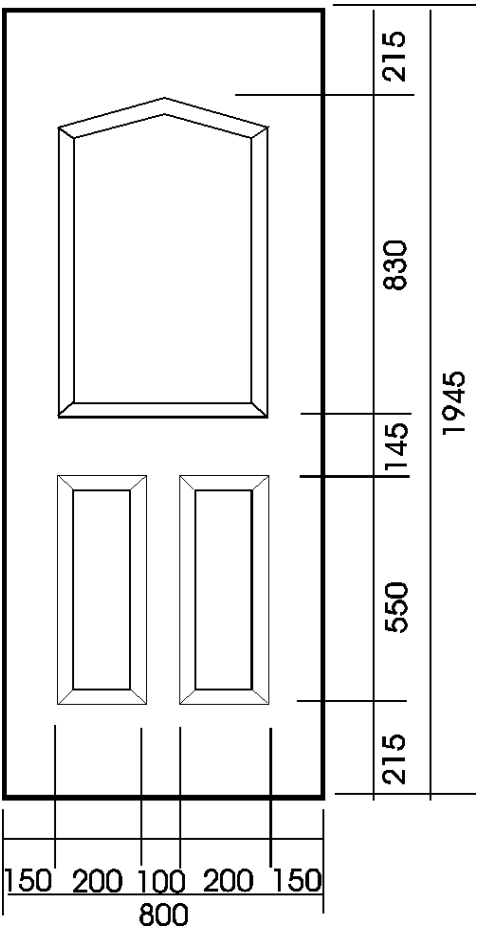

***DOOR PANEL TECHNICAL DRAWINGS***

***Cairn***  
***Min cut width***  
***540mm***

***Cannich***  
***Min cut width***  
***590mm***

***Carron***  
***Min cut width***  
***550mm***

***DOOR PANEL TECHNICAL DRAWINGS***

# ***DOOR PANEL TECHNICAL DRAWINGS***

***Loyne***  
***Min cut width***  
***540mm***

***Lundie***  
***Min cut width***  
***540mm***

***Lynne***  
***Min cut width***  
***590mm***

***DOOR PANEL TECHNICAL DRAWINGS***

***Lyon***  
***Min cut width***  
***510mm***

***Maree***  
***Min cut width***  
***540mm***

***Melfort***  
***Min cut width***  
***540mm***

***Edinburgh***  
***Min cut width***  
***540mm***

***Dundee (Concave)***  
***Min cut width***  
***590mm***