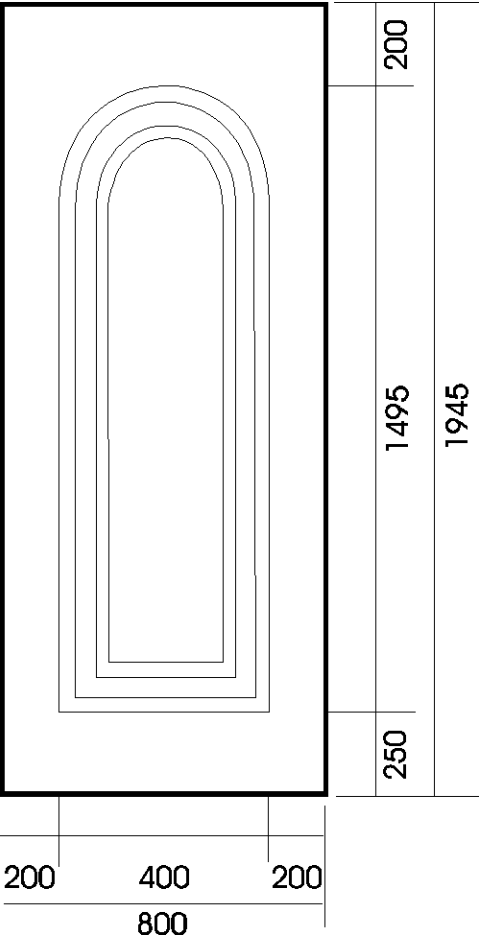

# *Virtuoso*

*Doors by Design*

*Door Panel Technical*

***DOOR PANEL TECHNICAL DRAWINGS***

***Arkaig***  
***Min cut width***  
***540mm***

***Assynt***  
***Min cut width***  
***540mm***

***Brora***  
***Min cut width***  
***510mm***

***DOOR PANEL TECHNICAL DRAWINGS***

***Cairn***  
***Min cut width***  
***540mm***

***Cannich***  
***Min cut width***  
***590mm***

***Carron***  
***Min cut width***  
***550mm***

***DOOR PANEL TECHNICAL DRAWINGS***

***Doon***  
***Min cut width***  
***540mm***

***Etive***  
***Min cut width***  
***510mm***

***Fyne***  
***Min cut width***  
***440mm***

***DOOR PANEL TECHNICAL DRAWINGS***

***Katrine***  
***Min cut width***  
***590mm***

***Edinburgh***  
***Min cut width***  
***540mm***

***Dundee (Concave)***  
***Min cut width***  
***590mm***